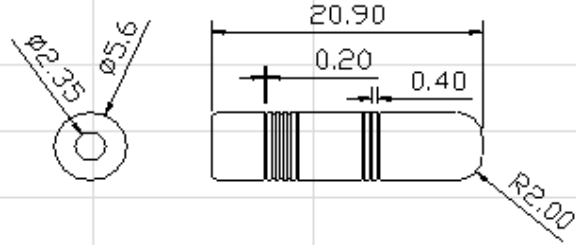

CY-OM140

Type of Cordage	No. of Conductors	Cross-section Area(No. /mm)
1007	1	20AWG
1015	1	18AWG

Description: 三角插