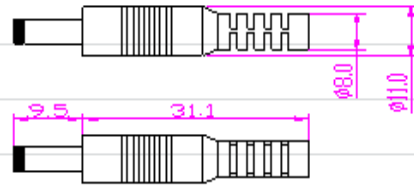

CY-0M130

Type of Cordage	No. of Conductors	Cross-section Area(No./mm)

Description: DC 5.5 直頭