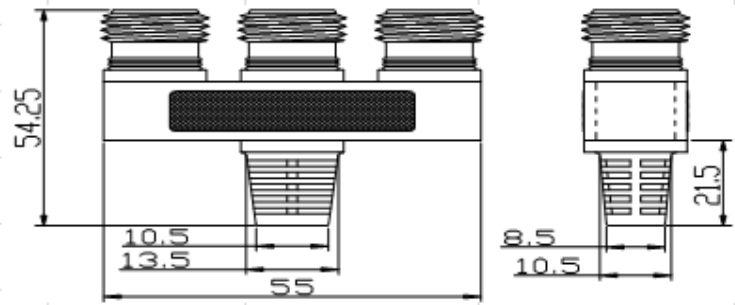

CY-OM88

Type of Cordage	No. of Conductors	Cross-section Area(No. /mm
SPT-2(W)	2C	18AWG
SPT-2(W)	2C	16AWG

Description: 一拖三 2.35Φ防水母)

座.