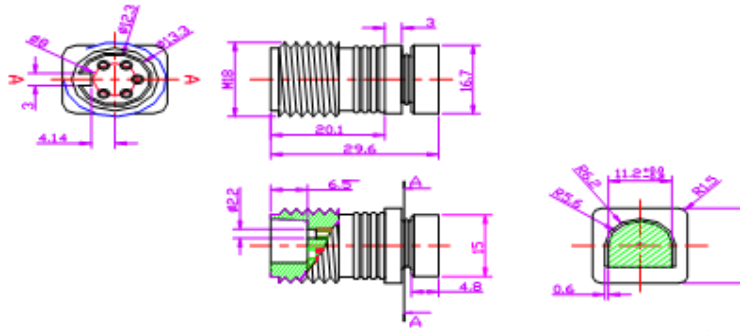

CY-OM82

Type of Cordage	No. of Conductors	Cross-section Area(No. /mm)
1015	5C	22AWG

Description: 5孔 Φ2.0 防水母座