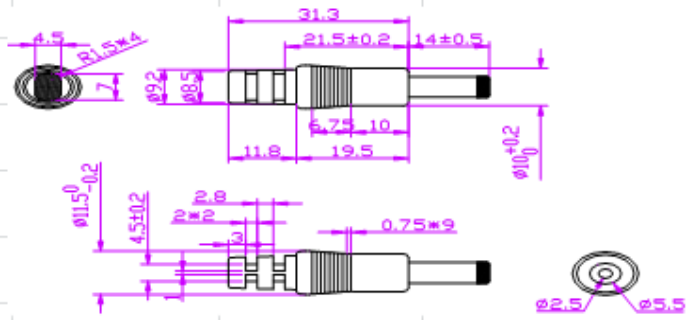

CY-OM75

Type of Cordage	No. of Conductors	Cross-section Area(No. /mm)
SPT-1	2C	18AWG

PVC: 35P 12g

Description: 5.5*2.5DC直頭