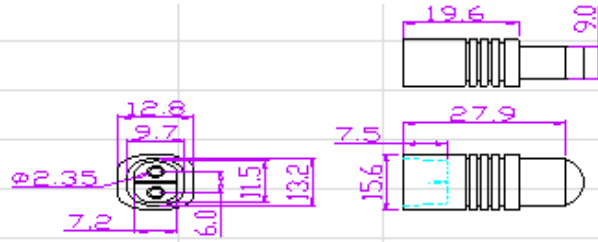

CY-OM13-1

Type of Cordage	No. of Conductors	Cross-section Area (No./mm)
SPT-2(W)	2C	18AWG

Description: $\Phi 2.35$ 母座B模, 不帶卡位.