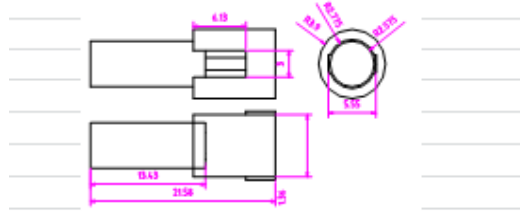

CY-OH27

Type of Cordage	No. of Conductors	Cross-section
1015	1C	18AWG

Description: Housing
 Item NO. 2605-HIP 母