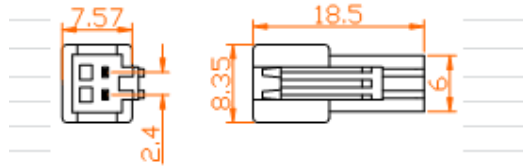

CY-OH17

Type of Cordage	No. of Conductors	Cross-section Area(No./mm)
2468	2C	22AWG

Description: Housing  
Item NO. MG620128